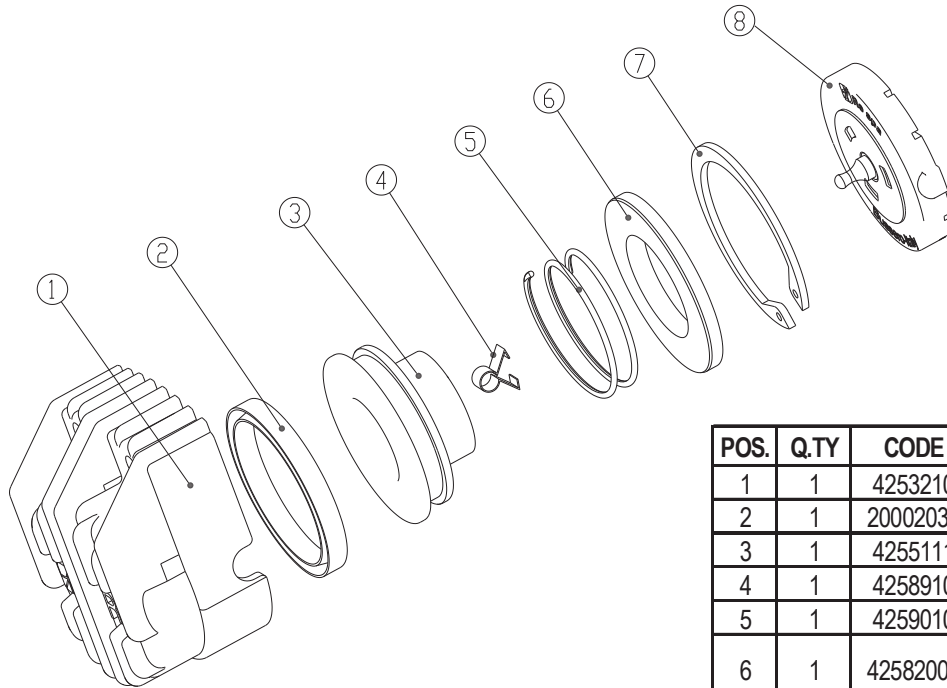

Half caliper - internal side

POS.	Q.TY	CODE	DESCRIPTION
1	1	4253210	INSIDE CALIPER
2	1	20002035	VITON LIP SEAL
3	1	4255111	PISTON
4	1	4258910	PAD RETAINING SPRING
5	1	4259010	SPRING
6	1	42582001	CX SPRING RETAINING RING
7	1	10073065	SEEGER 65 UNI 7437-75 I.
8	1	01A67012	PAD R12
		01A67010	PAD R13

Half caliper - external side

POS.	Q.TY	CODE	DESCRIPTION
1	1	4253112	OUTSIDE CALIPER
2	1	20002035	VITON LIP SEAL
3	1	4255111	PISTON
4	1	4258910	PAD RETAINING SPRING
5	1	4259010	SPRING
6	1	42582001	CX SPRING RETAINING RING
7	1	10073065	SEEGER 65 UNI 7437-75 I.
8	1	01A67012	PAD R12
		01A67010	PAD R13