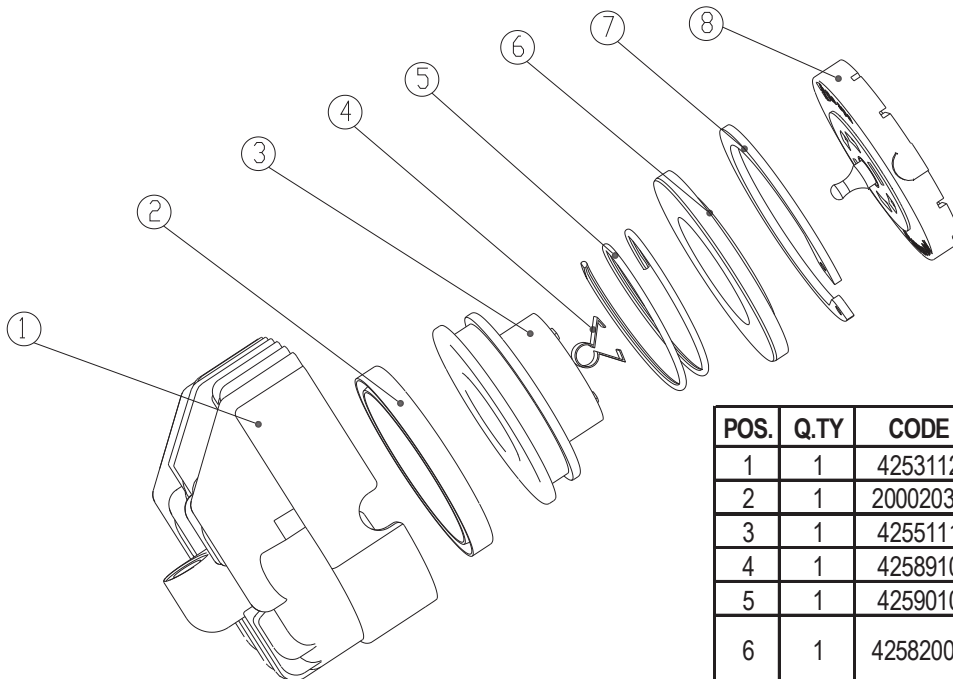

Half caliper - internal side

POS.	Q.TY	CODE	DESCRIPTION
1	1	4253210	INSIDE CALIPER
2	1	20002035	VITON LIP SEAL
3	1	4255111	PISTON
4	1	4258910	PAD RETAINING SPRING
5	1	4259010	SPRING
6	1	42582001	CX SPRING RETAINING RING
7	1	10073065	SEEGER 65 UNI 7437-75 I.
8	1	01A67012	PAD R12
		01A67010	PAD R13

Half caliper - external side

POS.	Q.TY	CODE	DESCRIPTION
1	1	4253112	OUTSIDE CALIPER
2	1	20002035	VITON LIP SEAL
3	1	4255111	PISTON
4	1	4258910	PAD RETAINING SPRING
5	1	4259010	SPRING
6	1	42582001	CX SPRING RETAINING RING
7	1	10073065	SEEGER 65 UNI 7437-75 I.
8	1	01A67012	PAD R12
		01A67010	PAD R13